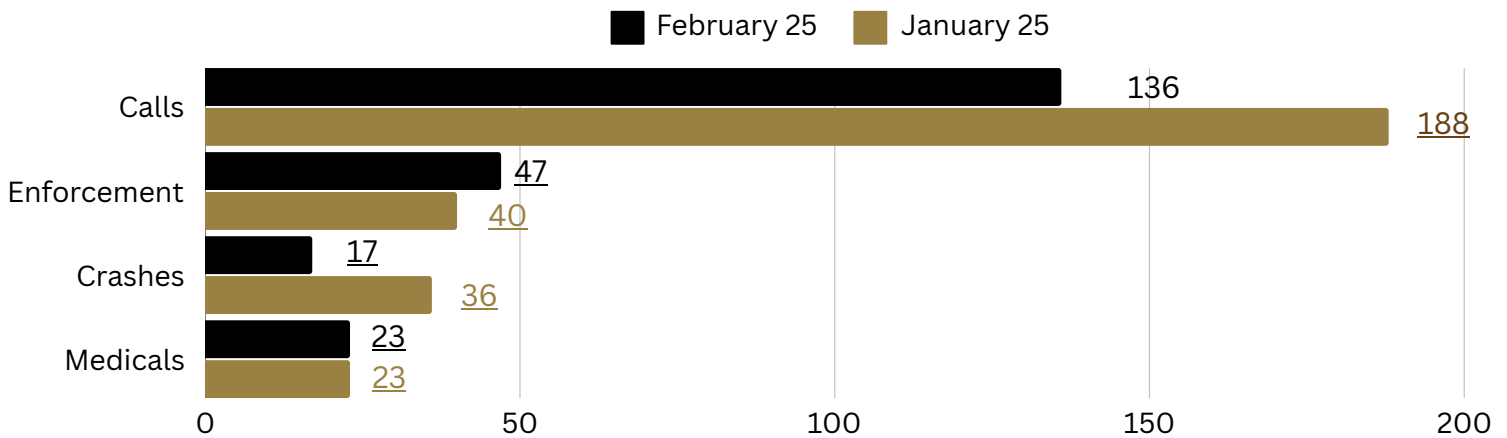

Eric J. DeBoer
Sheriff

February 2025 Report

David Kok
Undersheriff

Data Trends

Ottawa County Sheriff's Report for February:

During this reporting period, Deputies actively participated in school-related safety initiatives. This included attending multiple school drills to enhance familiarity with emergency procedures and making a consistent effort to be visible during school drop-off times. Additionally, when time permitted, Deputies followed school buses to monitor driver behavior and ensure traffic law compliance.

Protect Yourself from Mail Theft: Tips from the Ottawa County Sheriff's Office

Mail theft is on the rise, and residents of Ottawa County are being urged to take precautions. Criminals often target mailboxes to steal personal information, checks, and packages. The Ottawa County Sheriff's Office shares the following tips to help keep your mail secure: